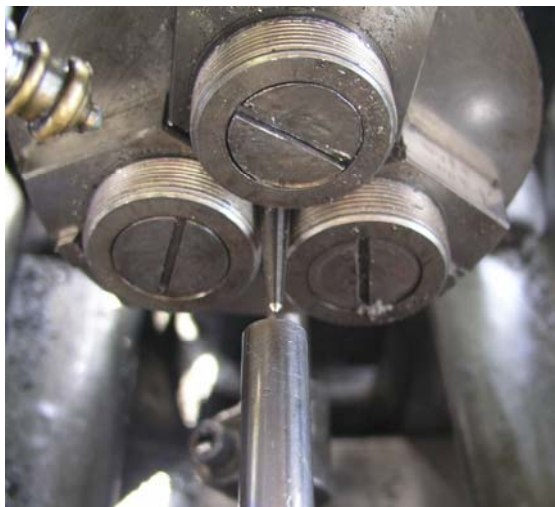

# **GLUCKSMAN LIGHTING PRODUCTS NOW CUTTING CUSTOM THREADED PIPE.**

**We can now offer custom cut threaded steel & brass pipe in 1/8 IPS and 1/4 IPS sizes.**

**We will cut the pipe to your specified length.**

**We will thread to your specified length. Up to 2-1/2" each end.**

**We cater to smaller production runs 1 to 100+ pieces.**

**Call for prices and information at 718-894-0600, fax your request to 718-894-0486 or email us at [glucksmanl@aol.com](mailto:glucksmanl@aol.com) and your request will receive our prompt attention.**